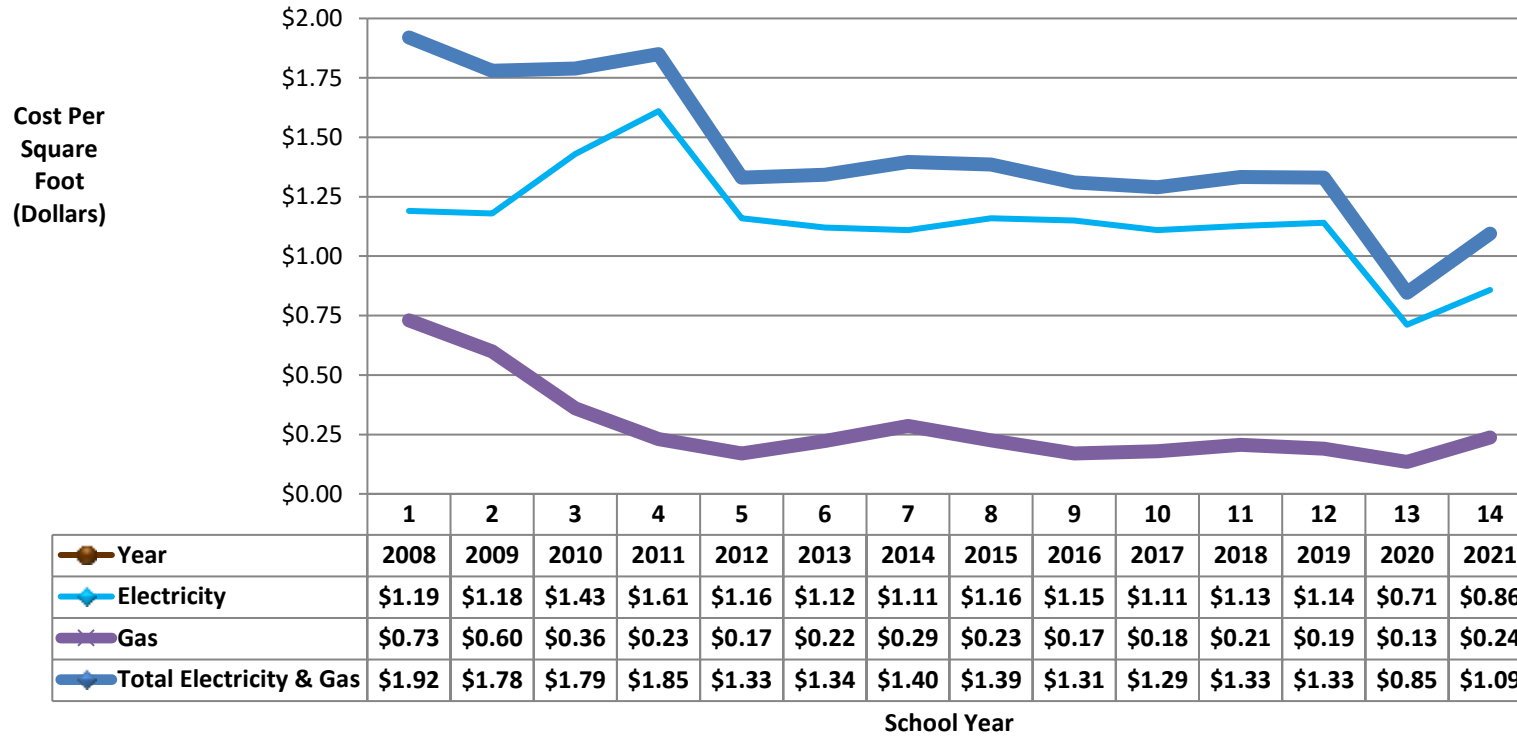

Electricity & Gas Cost Per Square Foot

School Year